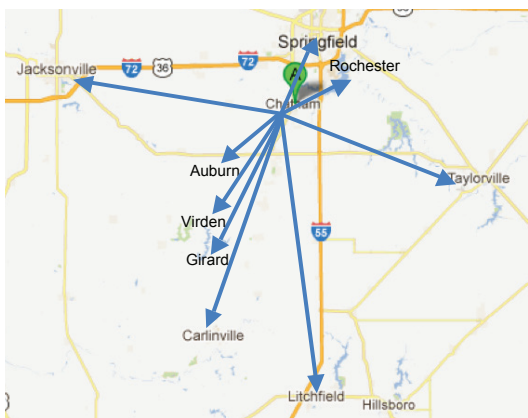

RETAIL TRADE AREA

RETAIL TRADE AREA

Using Reilly's Law and the boundaries of the Ball Chatham School District, the Retail Trade Area for Chatham is shown above. All populations are shown within the black boxes and are based off the 2010 U.S. Census.

CHATHAM & SURROUNDING AREAS

Town	Distance	Population (2010)
Auburn	2.5	4,780
Springfield	2.8	116,250
Virden	13.2	3,480
Rochester	16.4	3,696
Girard	17.3	2,077
Carlinville	31.9	5,851
Taylorville	33.1	11,246
Jacksonville	34.1	19,446
Litchfield	42	6,939