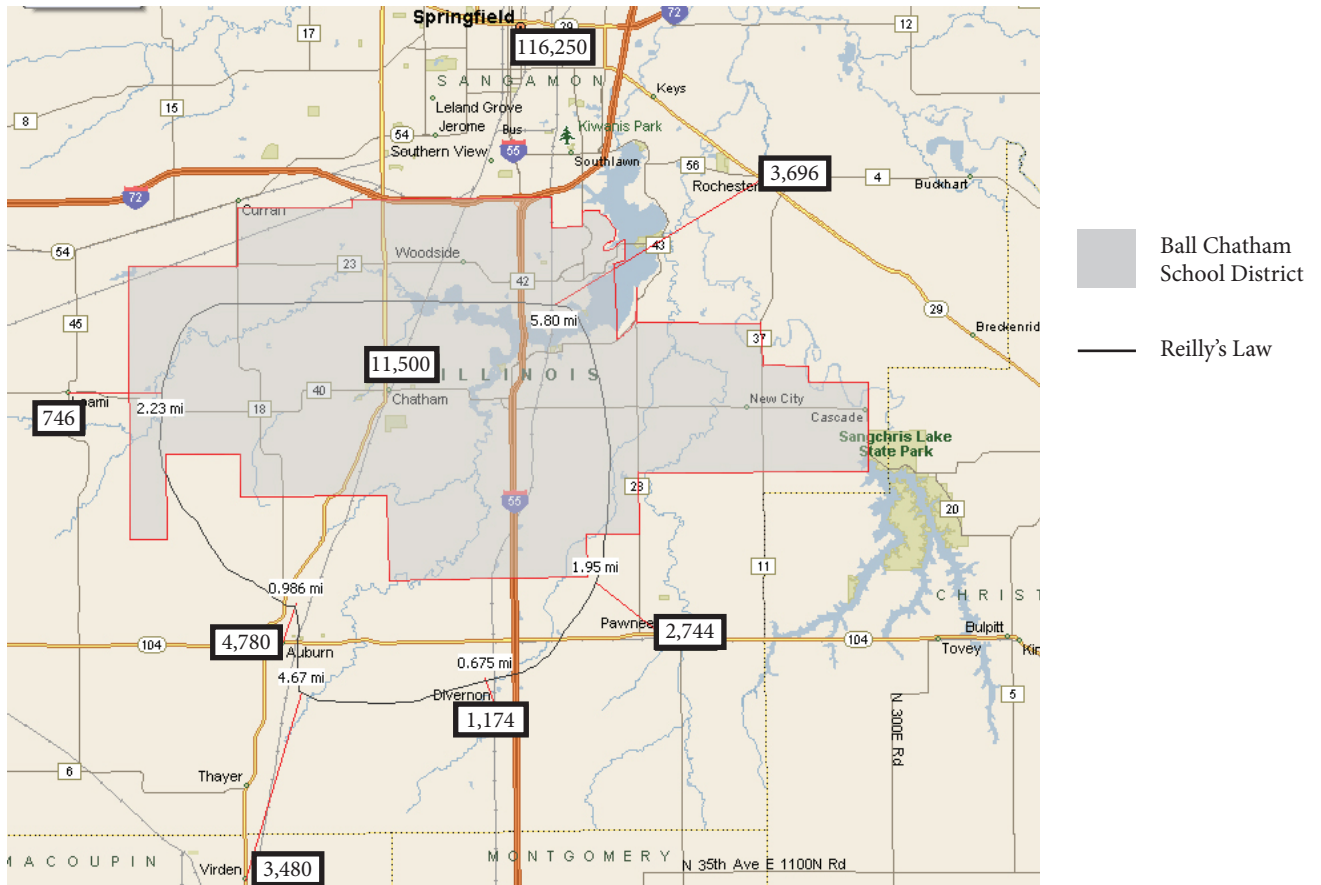

RETAIL TRADE AREA

RETAIL TRADE AREA

Using Reilly's Law and the boundaries of the Ball Chatham School District, the Retail Trade Area for Chatham is shown above. All populations are shown within the black boxes and are based off the 2010 U.S. Census.

CHATHAM & SURROUNDING AREAS

Town	Distance	Population (2010)
Auburn	2.5	4,780
Springfield	2.8	116,250
Virden	13.2	3,480
Rochester	16.4	3,696
Girard	17.3	2,077
Carlinville	31.9	5,851
Taylorville	33.1	11,246
Jacksonville	34.1	19,446
Litchfield	42	6,939

*Source: US Census Bureau