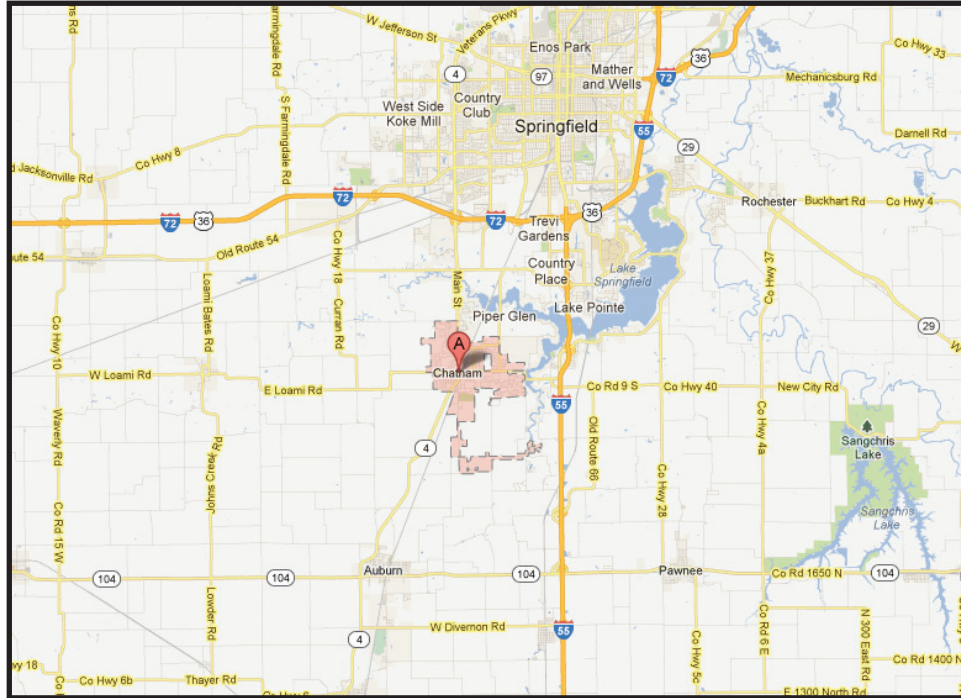

Chatham is located at the intersection of Illinois Route 4 & County Highway 40, approximately 4 miles south of exit 93 off Interstate-72 and 2 miles west of exit 88 off Interstate-55.

Map of Chatham, IL

*Map source: maps.google.com

Nearest city with pop. 50,000+: Springfield, IL, 4.0 miles, pop. 116,250 (2010 Census)

Nearest city with pop. 200,000+: St. Louis, MO, 78.0 miles, pop. 319,294 (2010 Census)

Nearest city with pop. 1,000,000+: Chicago, IL, 183.5 miles, pop. 2,695,598 (2010 Census)

*Source: Quickfacts from U.S. Census Bureau