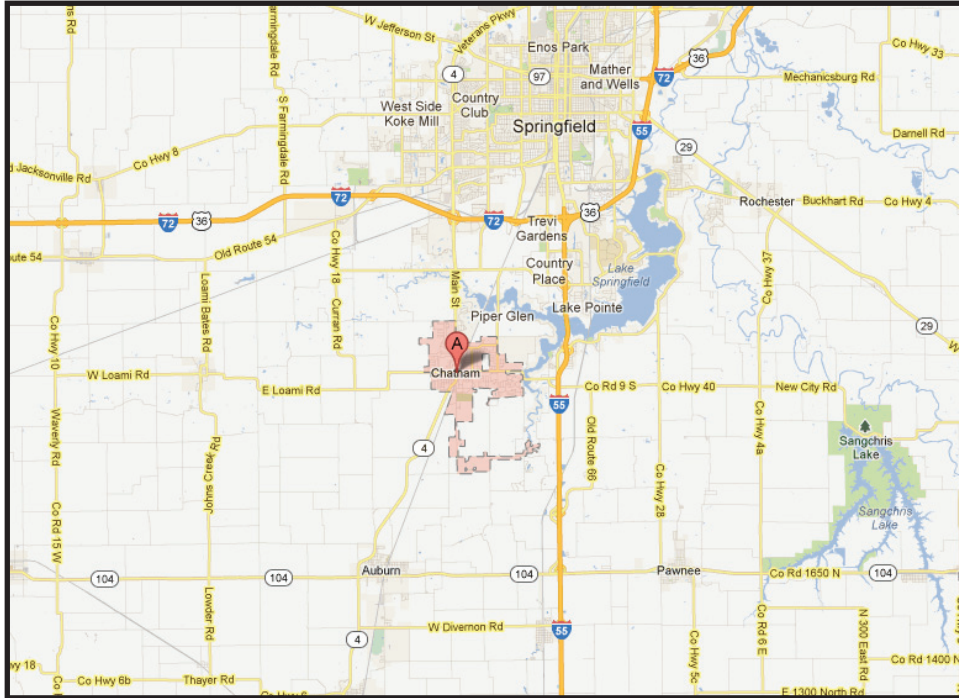

Chatham is located at the intersection of Illinois Route 4 & County Highway 40, approximately 4 miles south of exit 93 off Interstate-72 and 2 miles west of exit 88 off Interstate-55.

## Map of Chatham, IL

\*Map source: [maps.google.com](https://maps.google.com)

Nearest city with pop. 50,000+: Springfield, IL, 4.0 miles, pop. 116,250 (2010 Census)

Nearest city with pop. 200,000+: St. Louis, MO, 78.0 miles, pop. 319,294 (2010 Census)

Nearest city with pop. 1,000,000+: Chicago, IL, 183.5 miles, pop. 2,695,598 (2010 Census)

\*Source: Quickfacts from U.S. Census Bureau